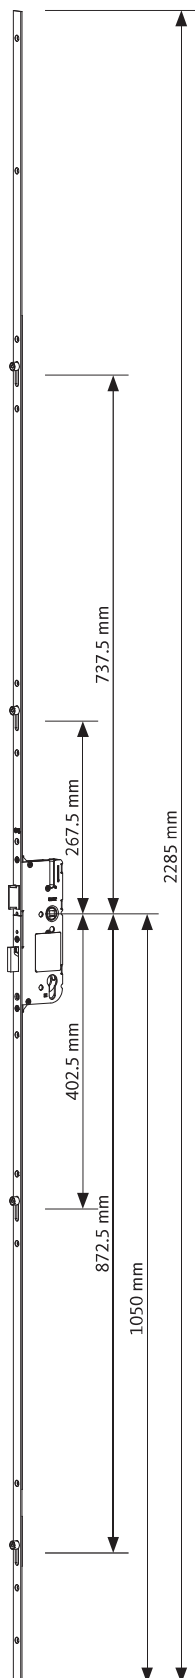

# GU-SECURY EUROPA R4 – 2285 mm

Square faceplate ends, hole distance 92 mm

## Equipment and furnishings

Main lock		Additional lock	Faceplate end		Hole distance	
Latch	Deadbolt	Roller-cam	square	round	92 mm	72 mm
■	■	■	■	-	■	-

## Door leaf rebate height 1750-2285 mm, marking notch 1050 mm (fixed handle height)

Backset [mm]	Faceplate [mm]	Follower [mm]	PU	Order number
55	16	8	5	6-32158-05-0-1
45	20	8	40	6-32158-13-0-1
	16	8	5	6-32158-04-0-1
40	20	8	40	6-32158-09-0-1
	16	8	5	6-32158-03-0-1
35	16	8	5	6-32158-06-0-1